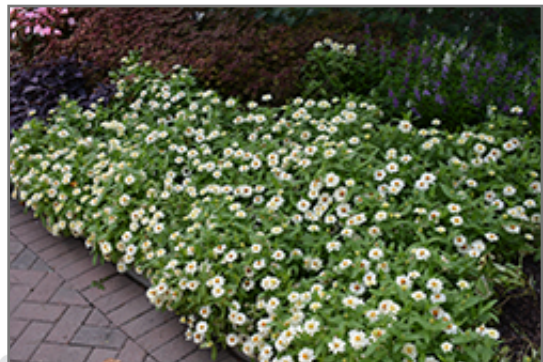

Profusion Double White Zinnia in bloom
Photo courtesy of NetPS Plant Finder